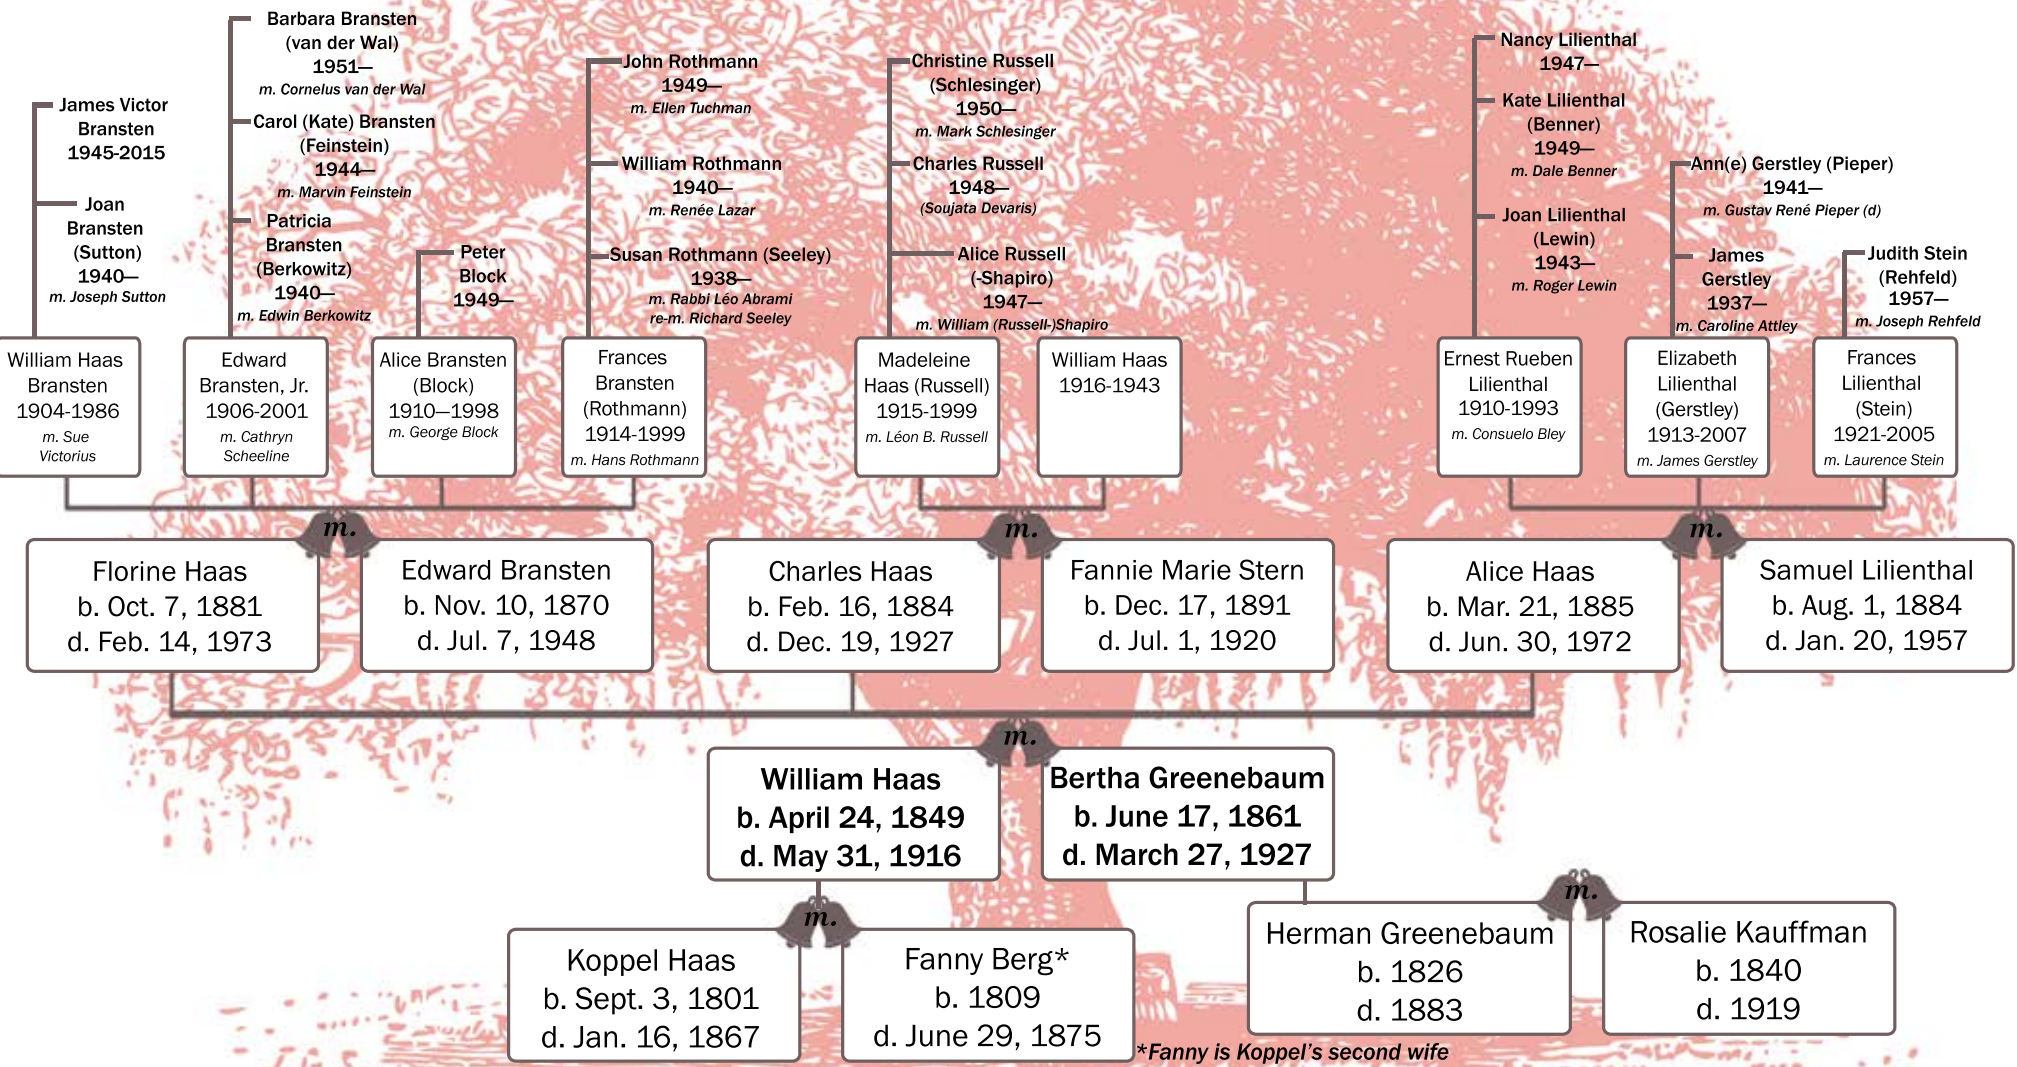

WILLIAM HAAS & BERTHA GREENEBAUM
FAMILY TREE
 HAAS-LILIENTHAL HOUSE

*Fanny is Koppel's second wife